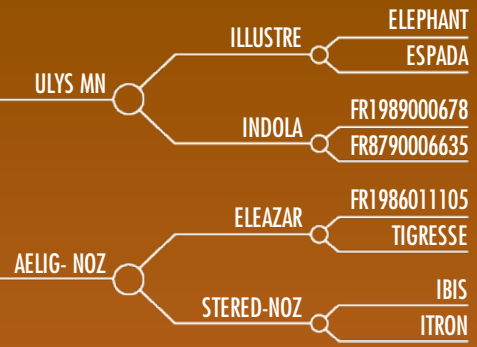

# FEST NOZ

FR5382582099 09/06/2010

## THE 1ST SON OF ULYS MN

- Elegant females with fine bone structure
- À sexy Pedigree
- Calves with good muscle development