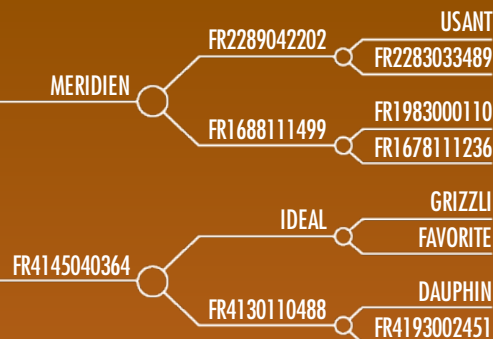

VALERIAN

FR4145044764 10/14/2004

Valerian_20090618_6826 copie_recadré©e

BALANCE MORPHOLOGY/ PRODUCTION

- Very good milk production
- Good combination between calving ease, meat, and milk
- Easy to use

20111003_4636_N23_VALERIAN

CALVING EASE

IFNAIS Calving ease **101** (0.99)

IBOVAL

CR sev	Growth potential	103
DM sev	Muscular development	110
DS sev	Skeletal development	94
ISEVR	Weaning proofs	108 (0.99)
AVEL	Calving abilities	69
ALAIT	Suckling abilities	113
IVMAT	Total merit for maternal qualities	119 (0.94)